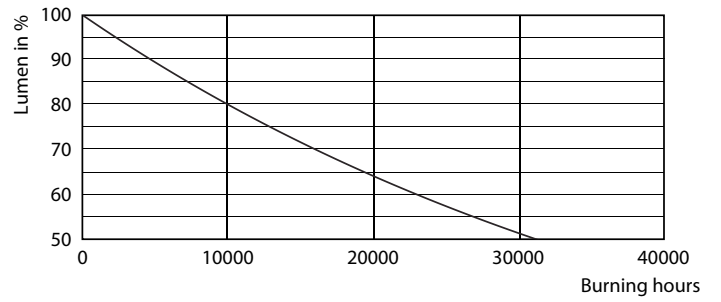

LEDbulb 25W E14 827 FR B35