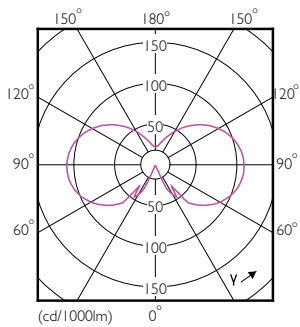

LEDbulb, Bulb A21 14W, 18W 2200-2700K

LEDbulb 25W E14 827 FR BA35

LEDbulb 25W E14 827 FR B35