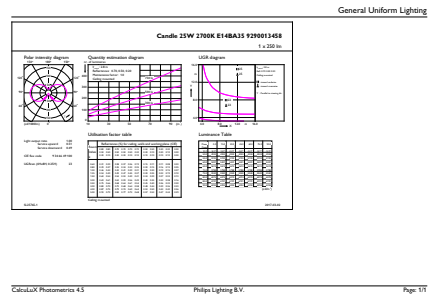

Classic frosted LED candles and lusters

Product Data

Full product code	871869670649700
Order product name	Classic LEDCandle ND 2.2-25W BA35 E14 FR
EAN/UPC - Product	8718696706497
Order code	929001345802
Numerator - Quantity Per Pack	1

Numerator - Packs per outer box	10
Material Nr. (12NC)	929001345802
Net Weight (Piece)	0.014 kg

Dimensional drawing

Product	D	C
Classic LEDCandle ND 2.2-25W BA35 E14 FR	35 mm	123 mm

CandleBA35 230V 2-25W 250lm 2700K E14ND

Photometric data